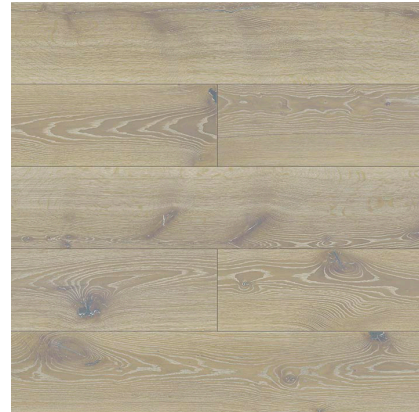

Model: WALD 1L CUSTOM SUPREME LIGHT GREY

Codes: 100336987

Group: G-285

Format: 35X400CM

## COMPOSITION

	Size	Material	Type of material
 Layer 1	0.060-0.070	Varnish	Apresto treatment

## FEATURES

A

L'ANTIC COLONIAL's varnishing, in two finishes, APRESTO (gloss) and APRESTO MATE (matte), provides a unique surface quality that satisfies the most demanding requirements. Advantages: It achieves the highest cleanliness because, since the pores are sealed, dirt and dust remain on the surface and can be easily cleaned.